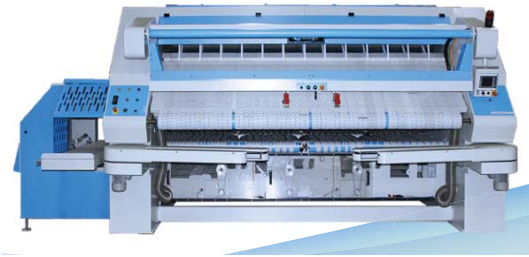

The Benefit of Ironing and MaxiFinish Total Solutions

Discover the affordable alternative and enjoy quality, reliability and trouble free operation. Several factors can significantly affect laundry equipment performance and operational throughput, as well as the quality of the linen being cleaned and finished in the laundry process.