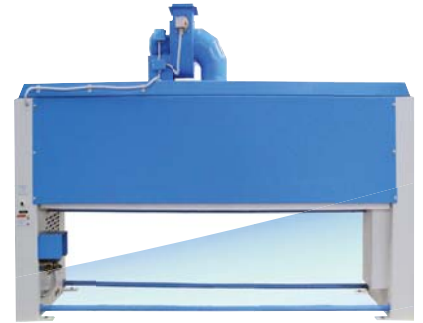

The Benefit of Ironing and Total Solutions

Discover the affordable alternative and enjoy quality, reliability and trouble free operation. Several factors can significantly affect laundry equipment performance and operational throughput, as well as the quality of the linen being cleaned and finished in the laundry process.